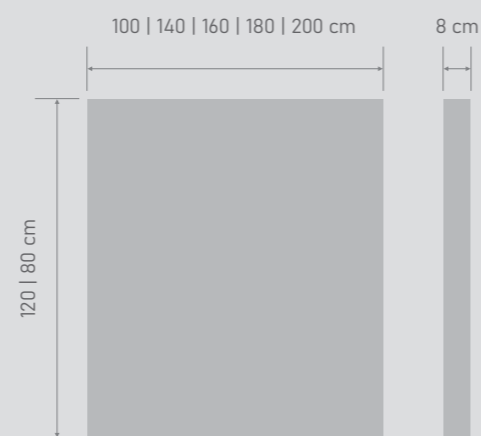

LOREN

El diseño del cabecero Loren se presenta con pestañas realzadas por todo su contorno, lo que le da forma y carácter a la pieza. Su funda es de lino 100% natural sanforizado, con un entramado especial en su fabricación para evitar que las arrugas entorpezcan el diseño. Loren es un cabecero fácilmente desenfundable, lo que facilita en gran medida su cuidado y limpieza.

The Loren headboard design is presented with raised tabs all the way around which give the piece its original shape and character. Its cover is made of 100% sanforized natural linen, with a special fabric in its manufacture to prevent wrinkles. Loren is an easily removable headboard that facilitates its care and cleaning.

FÁCILMENTE **DESENFUNDABLE.**
EASILY **REMOVABLE.**