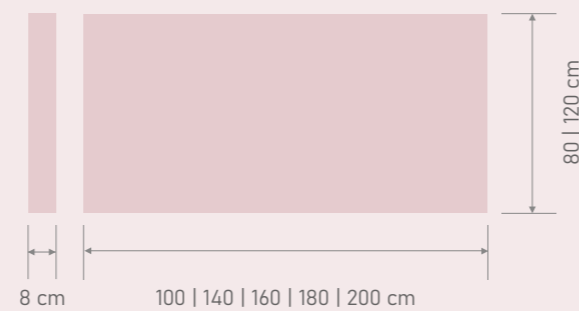

SIENA

El cabecero Siena se caracteriza por sus líneas rectas con pestañas que se realzan en su contorno frontal. Se trata de un cabecero con un acabado natural, cómodo, elegante y resistente que, además, admite tela cliente y polipiel. Con un diseño desenfadado y acogedor, el cabecero Siena se convierte en la pieza idónea para darle a los dormitorios un estilo único.

The Siena headboard is characterized by its straight lines with raised tabs on its frontal contour. It is a headboard with a natural, comfortable, elegant and resistant design that can also be made with customer fabric and leatherette. With its casual and welcoming design, Siena becomes the ideal piece to give bedrooms a unique style.