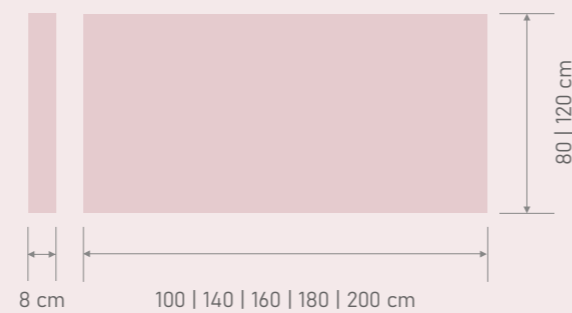

Following the line of minimalist design models, the Turin headboard is marked by its simplicity, elegance and highly resistant materials. An ideal headboard with which your bedroom will gain a distinguished touch of modernity. It can be hung on the wall due to a mechanism made of pine wood wedge which guarantees a perfect coupling.