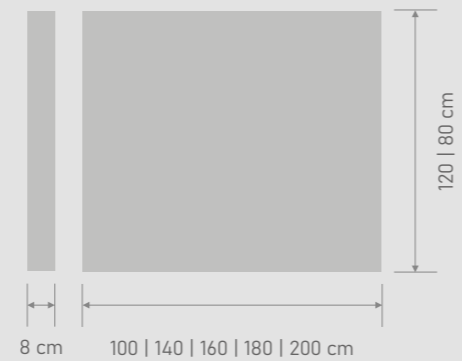

USB LIGHT

El cabecero USB Light es sinónimo de elegancia y modernidad. Incluye 2 puertos USB a cada lado y una lámpara de noche LED (USB) de encendido táctil con tres intensidades. Su diseño es sencillo y directo: una pieza pensada para la comodidad de quien lo utiliza y perfecta para los dormitorios que siguen las tendencias actuales.

The USB Light headboard is synonymous with elegance and modernity. Includes 2 USB ports on each side and a three intensity touch power LED (USB) night light. Its design is simple and handy, thought to be practical and easy to use. The perfect accessory for for any bedroom designed according to modern trends.

Capacidad USB: 5V - 2A. El cabecero 100x120 solo incluye una lámpara y 2 puertos USB en el lado derecho (izquierdo en la fotografía). Si se prefiere en el lado contrario, debe indicarse.

USB capacity: 5V - 2A. The 100x120 headboard only includes a lamp and 2 USB ports on the right side (left in the photo). If it is preferred on the opposite side, it should be indicated.